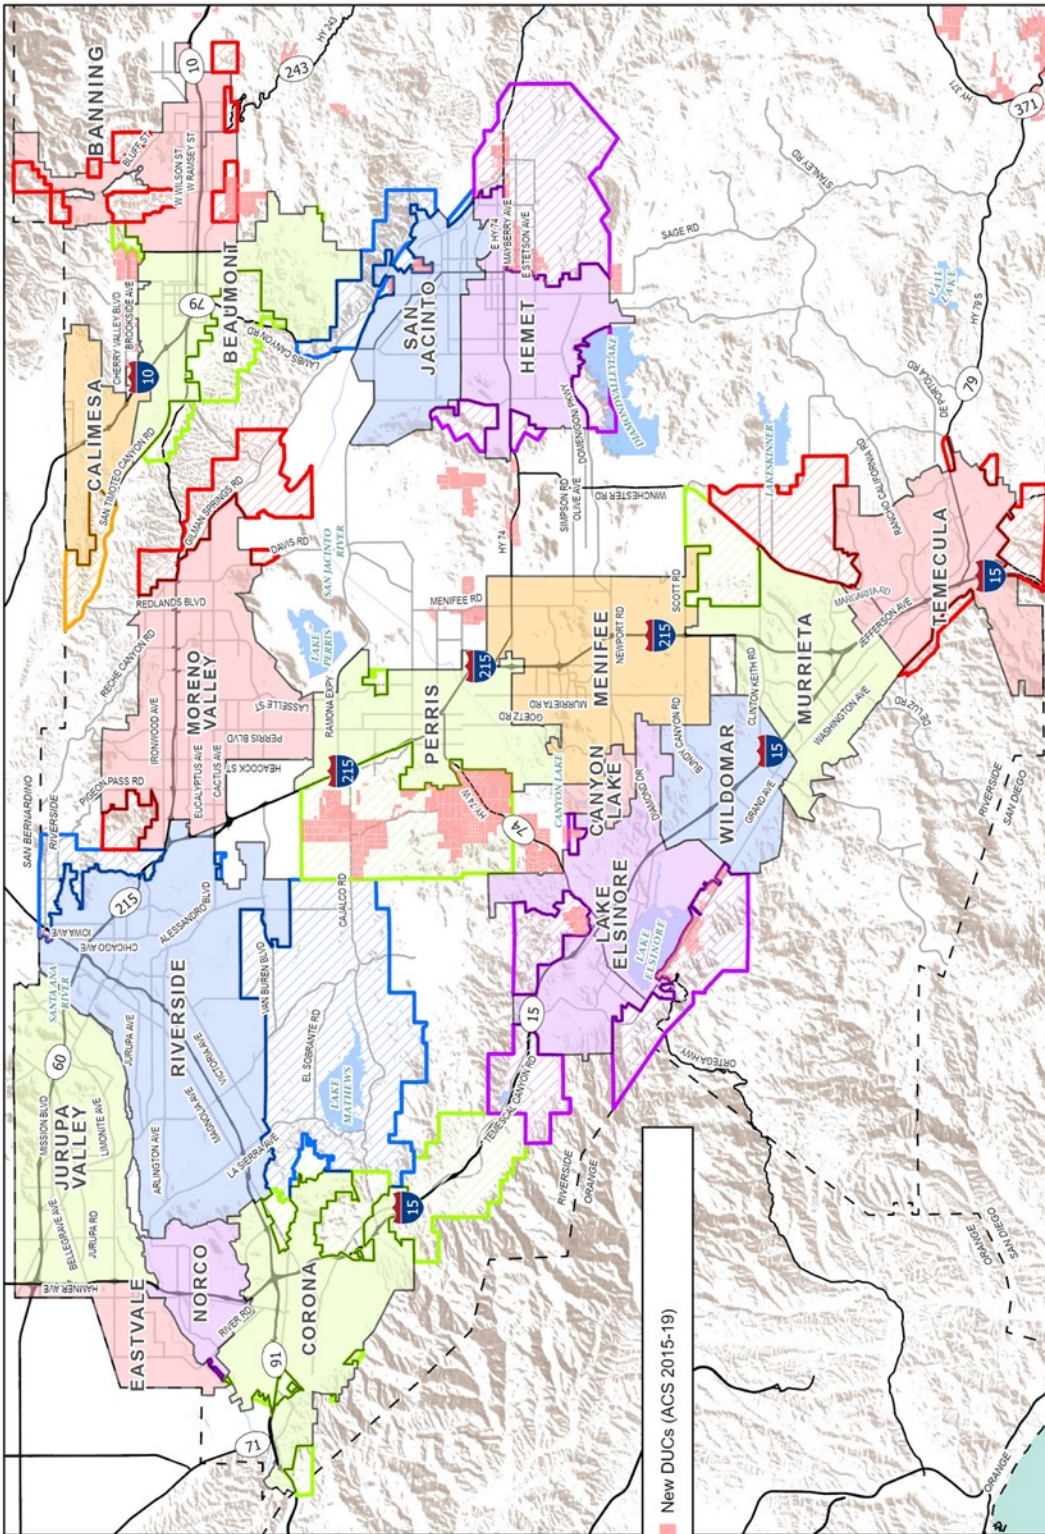

Exhibit 1: Locator Map – Western Riverside County and Pass/Mountain Region (including Current City Boundaries and SO)

Cities, City Spheres, & DUCs in Western Riverside County

Source: RSG Inc, Riverside LAFCO, Riverside County IT